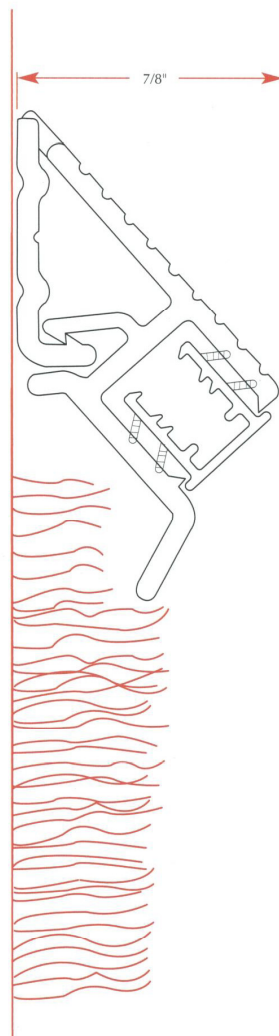

# ***DUO Illuminated Stair nosing***

## ***Wall Light Extrusion***

- One piece extrusion with hinge that allows quick and easy installation and hidden hardware
- Removable lens for easy maintenance
- Complete with corner or flat end caps
- Smooth, snag- free design
- Accommodates LED lighting