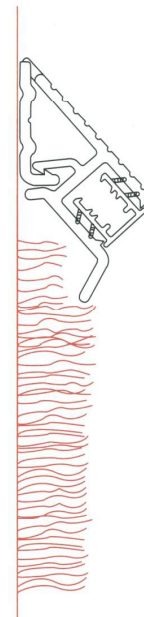

# ***DUO Illuminated Stair nosing***

## ***Wall Light Extrusion***

- One piece extrusion with hinge that allows quick and easy installation and hidden hardware
- Removable lens for easy maintenance
- Complete with corner or flat end caps
- Smooth, snag- free design
- Accommodates LED lighting